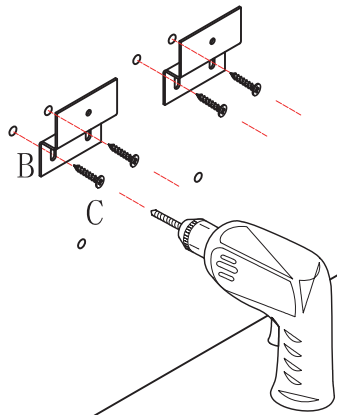

**ELEGANT**  
FURNITURE & LIGHTING™

**Assembly instructions**

VF43024WH / VF43024WB  
VF43024CG

Step 1

Wall

Step 2

Wall

Hardware

NO.	Parts	QTY
A	(M6*1.18")	4
B		2
C	(T4*1.38")	4

Tools

Step 3

Wall

Step 5

Step 4

Finished

33.85"