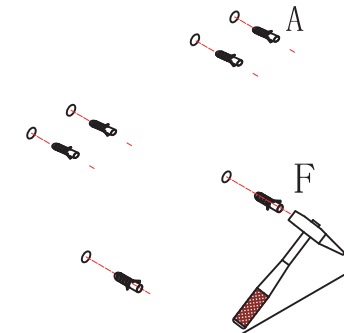

**ELEGANT**  
FURNITURE & LIGHTING™

**Assembly instructions**

VF43024WH / VF43024WB  
VF43024CG

Step 1

Wall

Step 2

Wall

Hardware

NO.	Parts	QTY
A	(M6*1.18")	4
B		2
C	(T4*1.38")	4

Tools

Step 3

Wall

Step 5

Step 4

Finished

33.85"