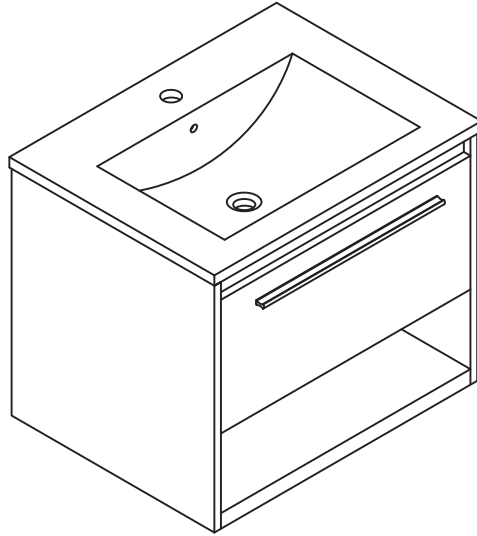

**ELEGANT**  
FURNITURE & LIGHTING™

**Assembly instructions**

VF43024WH / VF43024WB  
VF43024CG

Step 1

Wall

Step 2

Wall

Hardware

NO.	Parts	QTY
A	(M6*1.18")	4
B		2
C	(T4*1.38")	4

Tools

Step 3

Wall

Step 5

Step 4

Finished

33.85"